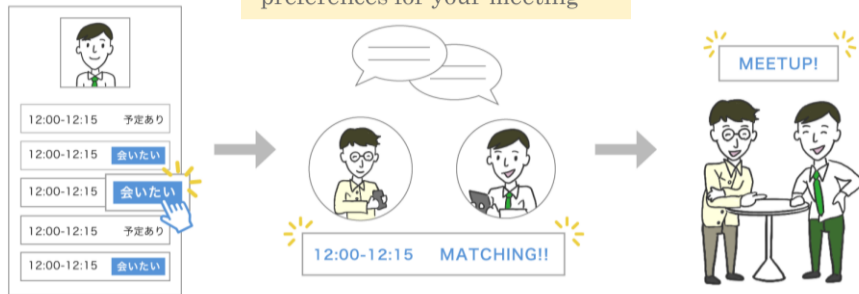

# JAPAN PACK 2019 Visitors Guide: <EventHub> Business Matching Service

## What is 'EventHub' ?

EventHub is the official matchmaking platform of JAPAN PACK and is provided for free to all visitors. When you use EventHub at JAPAN PACK, you can search and browse through exhibitors' information and set up meeting appointments ahead of time to make the most of your time at the event.

Find you have someone you want to meet, and click the MEET button

Select the date, time and place preferences for your meeting

Meet up on the day of the event at the designated spot

EventHub is provided for free to all visitors and available via web browser on PCs, smartphones and tablets.